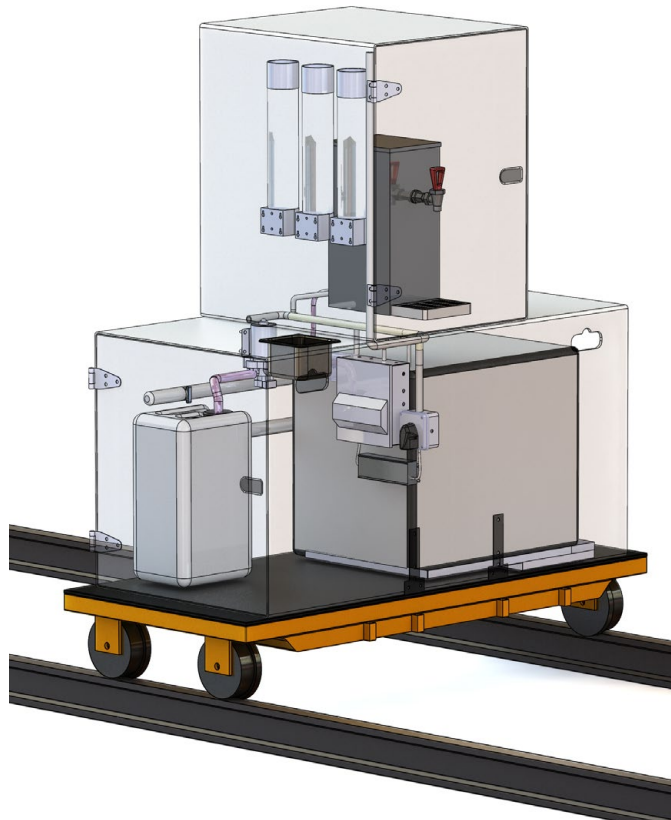

Dramatically improve productivity!

The unit is designed to be a clearly visible beacon for short breaks on long shifts, aiding productivity & safety at work on the rails. The SafeTea Trolley is an enhancement of facilities available on site and moves with the team so that people can take regular breaks safely and effectively without having to return the main welfare facilities.

The SafeTea Trolley is a lightweight unit, easy to install on the unit with a simple four man lift. There is 20 litre hot water tank and a generator to provide upto 13 hours of hot drinks.

 HOT	 COLD	108kg Without generator	 UP TO 13h Hot water supply without re-fueling
		157kg With generator	

EasyRail[®] SafeTea Trolley

Features

- 9 mm polymer moulded body
- Moulded carry handles
- Brackets for carry handles
- Rail track approved Stephill generator
- Built in generator drip tray
- Open access generator housing
- 110v cecilware water boiler
- 3 cup dispensers
- 12v Shurflo water pump
- 12v LED lights
- For use with onsite water container
- Secure storage cupboard
- Unit to trolley fixings

Benefits

- Robust, easy clean, light weight construction
- Designed for easy four man lift
- Compact Size to fit trolley
- Easy to use generator with 13 hour fuel tank
- 20 litre boiler capacity with auto fill
- Ideal for ready mixed cups
- Easy to refill water tank
- Lighting for clear visibility
- Additional storage facility